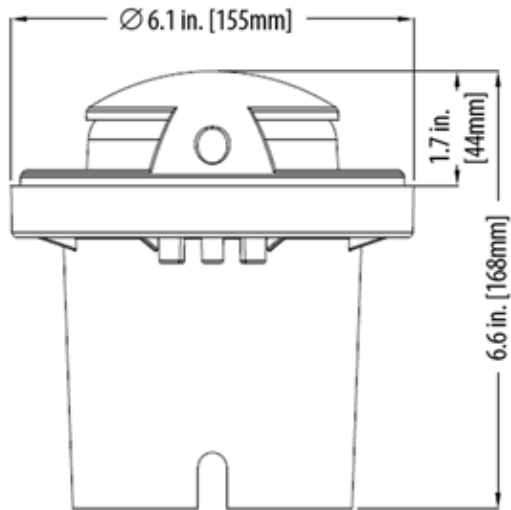

OVERVIEW

The bi-directional model is shown here; dimensions are the same for uni-directional units. Uni-directional models have only one light port.

OVERVIEW

The 2204 Series recessed lighting fixtures are suitable for decorative pathway and architectural lighting in gardens, streets, squares, villas, parks, lawns, supermarkets, parking lots, retail stores, tourist attractions, places of worship, government and other public buildings, amusement parks and any location where low-profile illumination fixtures are desired. The PVC burial sleeve can be installed into concrete, asphalt, stone or wood. Not recommended for use in soil, mulch, wood chips or other soft material.

SPECIFICATIONS

Operating Voltage	120 VAC
Power Consumption	14.4 VA
Casing Material	Die cast aluminum and polycarbonate
Weight	2.65 lbs. [1.2kg]
Fixture Dimensions	Diameter: 155mm Height: 168mm

SPECIFICATIONS (CONTINUED)

Fixture Above Ground	1.7 in. [44mm]
Cap Color Options	Black or Silver
Lens Material	Polycarbonate
Lamp Type	LED
Light Modes	Flash, Steady, Cascading
Light Configurations	Uni-directional or bi-directional illumination
LED Color Options	Warm White, Cool White, Red, Yellow, Green, Blue
Visibility	>656 ft. [>200m]
Operating Temperature	-40° to 167°F [-40° to +75°C]
Waterproof Rating	IP68
Certifications	CE
Installation	In-ground; PVC burial sleeve
Warranty	1 year limited warranty for defects in manufacturing assembly and materials only; excludes damage caused by vehicles or vandalism