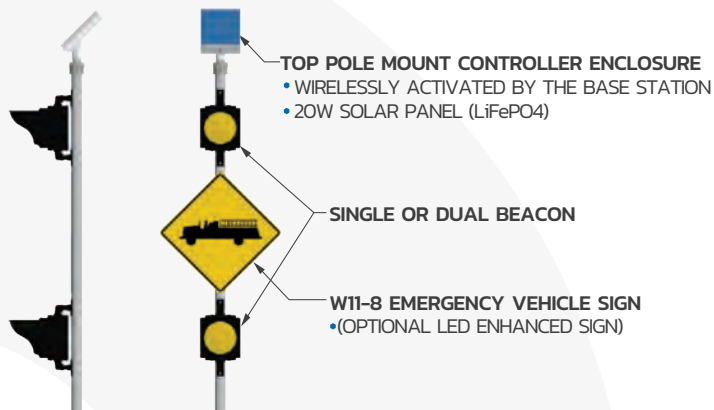

EMERGENCY RESPONDER WARNING SYSTEM

The solar-powered Emergency Responder Warning System provides notification to traffic when an emergency vehicle is exiting a station. It can be activated remotely from the base station mounted in the building and/or with optional key fob.

LED ENHANCED SIGNS and LED BEACONS

2 X 300mm (12") AMBER LED SIGNAL MODULES, BLACK POLYCARBONATE HOUSING

LED ENHANCED SIGNS

1 X FIRE TRUCK SYMBOL - 75 x 75 cm, FLUORESCENT YELLOW, 8 YELLOW LEDS PER SIGN

OTHER SIGNS AVAILABLE

HOSPITAL

AMBULANCE STATION

KEY FOB

THE BEACONS CAN BE ACTIVATED REMOTELY WITH AN OPTIONAL KEY FOB. THE FOB MUST BE WITHIN 200FT (61M) OF THE BASE STATION TO ACTIVATE THE SYSTEM

INSIDE CONTROL UNIT

AC POWERED, WALL MOUNTED, WITH ANTENNA. ACTIVATES THE ADVANCED WARNING SYSTEM