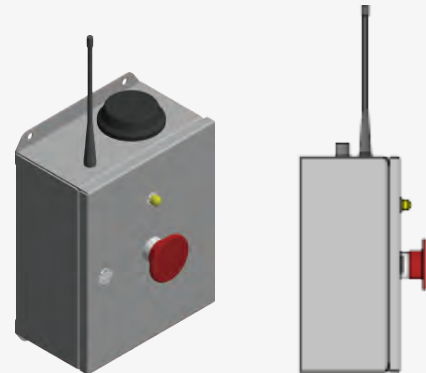

EMERGENCY RESPONDER WARNING SYSTEM

The solar-powered Emergency Responder Warning System provides notification to traffic when an emergency vehicle is exiting a station. It can be activated remotely from the base station mounted in the building and/or with optional key fob.

LED ENHANCED SIGNS and LED BEACONS

2 X 300mm (12") AMBER LED SIGNAL MODULES, BLACK POLYCARBONATE HOUSING

LED ENHANCED SIGNS

1 X FIRE TRUCK SYMBOL - 75 x 75 cm, FLUORESCENT YELLOW, 8 YELLOW LEDS PER SIGN

OTHER SIGNS AVAILABLE

HOSPITAL

AMBULANCE STATION

KEY FOB

THE BEACONS CAN BE ACTIVATED REMOTELY WITH AN OPTIONAL KEY FOB. THE FOB MUST BE WITHIN 200FT (61M) OF THE BASE STATION TO ACTIVATE THE SYSTEM

INSIDE CONTROL UNIT

AC POWERED, WALL MOUNTED, WITH ANTENNA. ACTIVATES THE ADVANCED WARNING SYSTEM